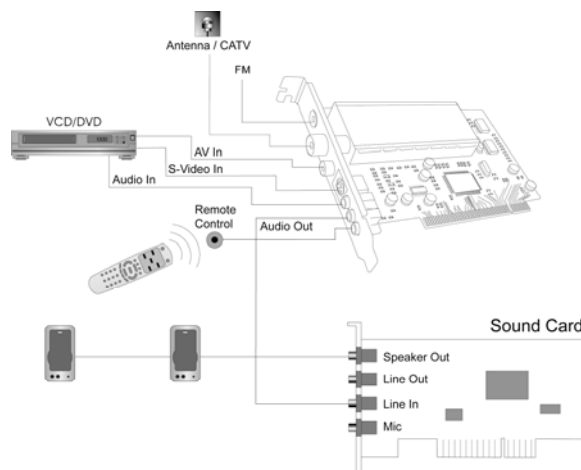

ENLTV-FM

PCI TV Tuner Adapter with FM Radio

The ENLTV-FM offers high quality TV viewing right on your computer monitor screen. Capture and record your favorite TV programs. Scheduling allows you to automatically record your favorite TV shows just like a VCR. Create DVD quality movies with MPEG. Supports Cable (Cable TV) and aerial indoor/outdoor antenna. Supports popular TV formats such as NTSC, PAL-N, PAL-M and SECAM. You can record directly from your camcorder, DVD player and other video input devices using S-Video and composite input. Capture stereo sound with the built-in audio input jack. Includes IR remote control for your viewing pleasures. With the built-in FM receiver you can listen to your favorite FM radio station.

Connection Diagram

Product Features:

- 3-in-1: Analog TV Tuner / Digital Video Recorder / FM Radio
- Preserve Old VHS/Hi-8 Tapes
 - make sure your analog video collections never expire
- Full-Function Remote Control
- Free Digital Media Software
 - turn your PC into digital media center
- Real-Time MPEG2 Recording

Specifications:

* * * WE HAVE TWO KINDS OF PACKAGES * * *

- **Device Interface:** PCI 2.2
- **Video Input:** Analog TV Tuner with 75Ω Coaxial Input
 - S-Video
 - Composite RCA
- **TV Standard:** NTSC / PAL M / PAL N
OR
PAL BG, PAL DK / SECAM BG, SECAM DK
- **Video Output Resolution:** Up to 720x480 (NTSC) or 720x576 (PAL)
- **Video File Format:** MPG (MPEG1, MPEG2, VCD, SVCD, DVD)
- **Audio Input:** 3.5 mm Mono Mini Jack
- **Audio Output:** 3.5mm Mono Mini Jack
- **Radio Input:** FM Tuner with 75Ω Coaxial Input
- **Dimension:** 122 x 100 mm (not include bracket)